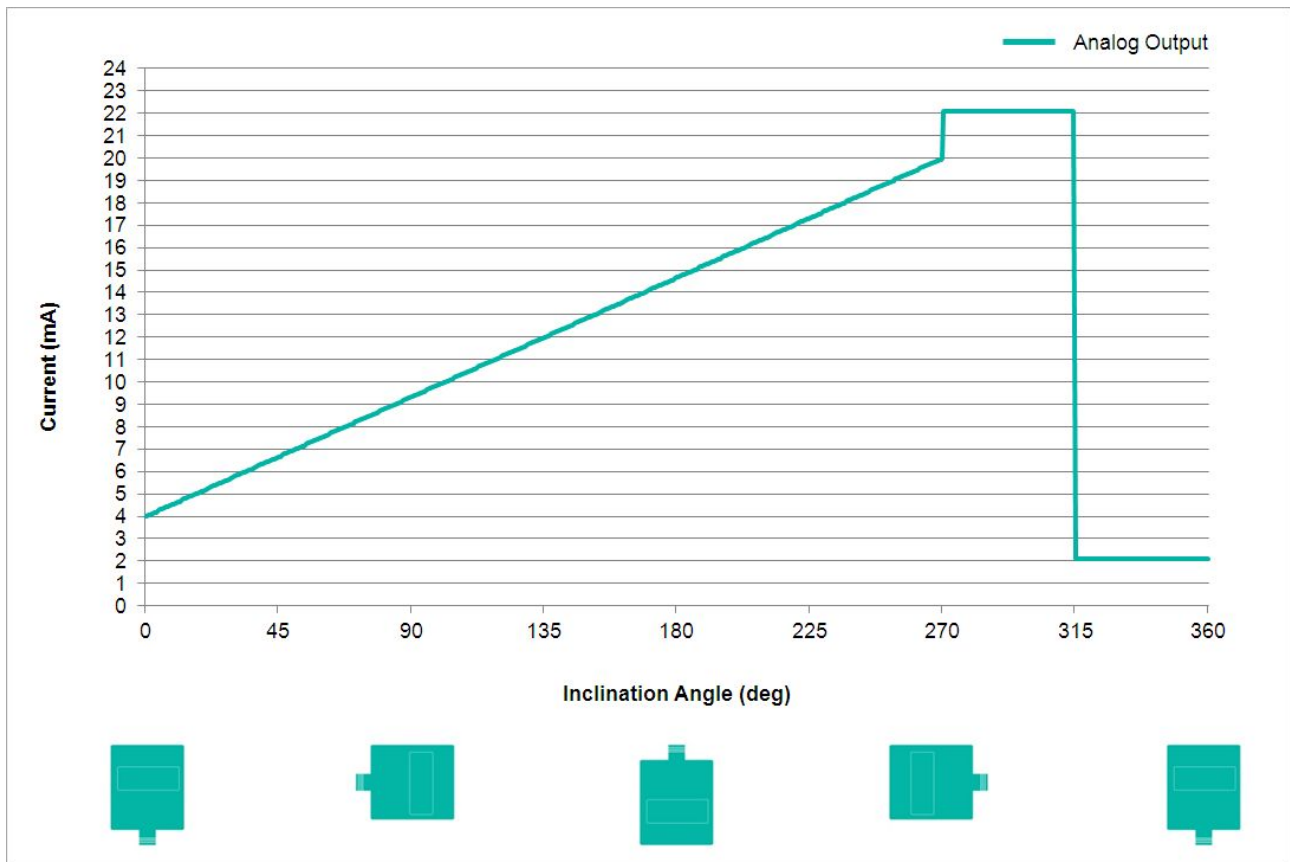

### Mechanical Specifications

Housing Material	Die-Cast Aluminum Alloy
Potting Material	PUR (Polyurethane)
Weight	220 g (0.49 lb)

### Interface

Interface	Analog Current 4 - 20 mA
Settling Time	125 ms
Output Type	Current 4 - 20 mA
Max Load Resistance	270 $\Omega$ @ 10 V DC (500 $\Omega$ @ 15 V DC)
Linearity	$\pm 0.02\%$