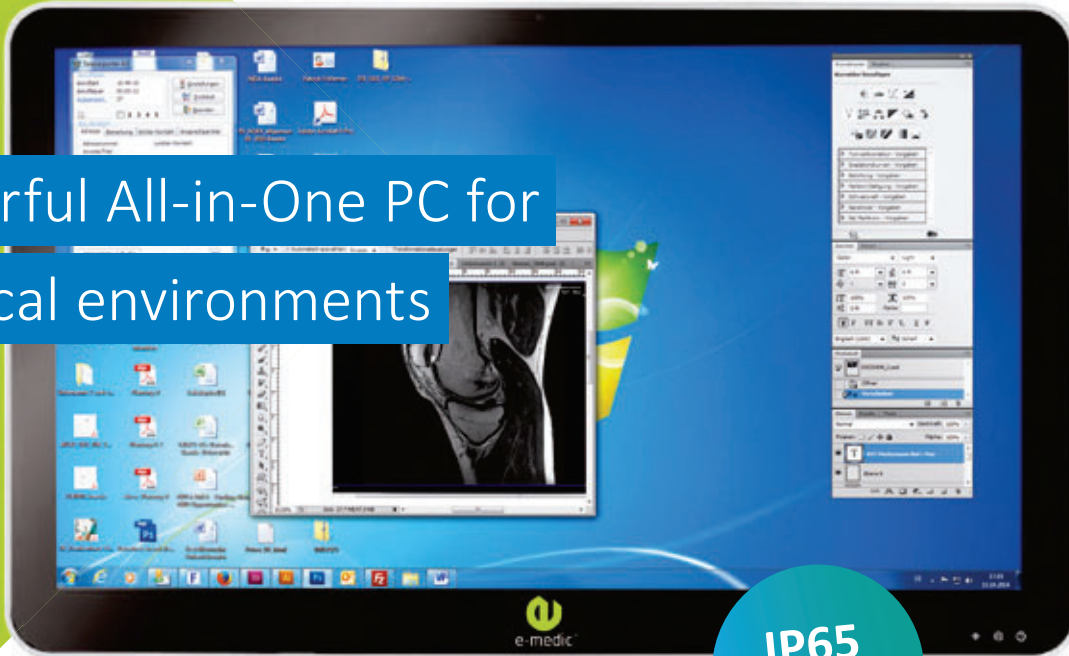

e-medical™ AIO 724-IP65

Powerful All-in-One PC for
medical environments

IP65
Splash-proof

Full IP65 protection.

In operating theatres, emergency rooms, clean rooms and laboratories, computer systems are subject to particularly high requirements with regard to their technical and hygienic properties. Our **e-medical™ All-in-One computers** meet the high requirements for medical electrical devices according to the European standards 60601-1 and 60601-1-2. The fanless computers are quiet, slim and modern panel computers, which especially convince with a full IP65 housing. Optionally, the 24 inch glass panel is also available with touch and combines computer, monitor, keyboard and mouse in one device.

Benefits:

- › **IP65 – completely splash-proof**
- › **Space-saving due to full-flat design**
- › **Also available with touch function**
- › **Dual LAN connectors**
- › **Integrated WLAN**
- › **Antibacterial housing**
- › **According to EN 60601-1 / EN 60601-1-2**
- › **only 7.8 kg weight**

Display

Type	24" TFT LED
Active screen area	521.28 (H) x 293.22 (V)
Resolution	1920 x 1080 (Full HD)
Pixelpitch	0.2715 x 0.2715 mm
Contrast	1000:1 typical
Brightness	300 cd/m ²
Response time	5 ms
Item No.	2012138