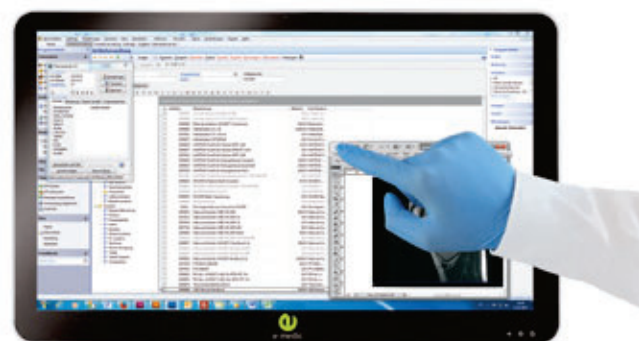

Optional with Touch