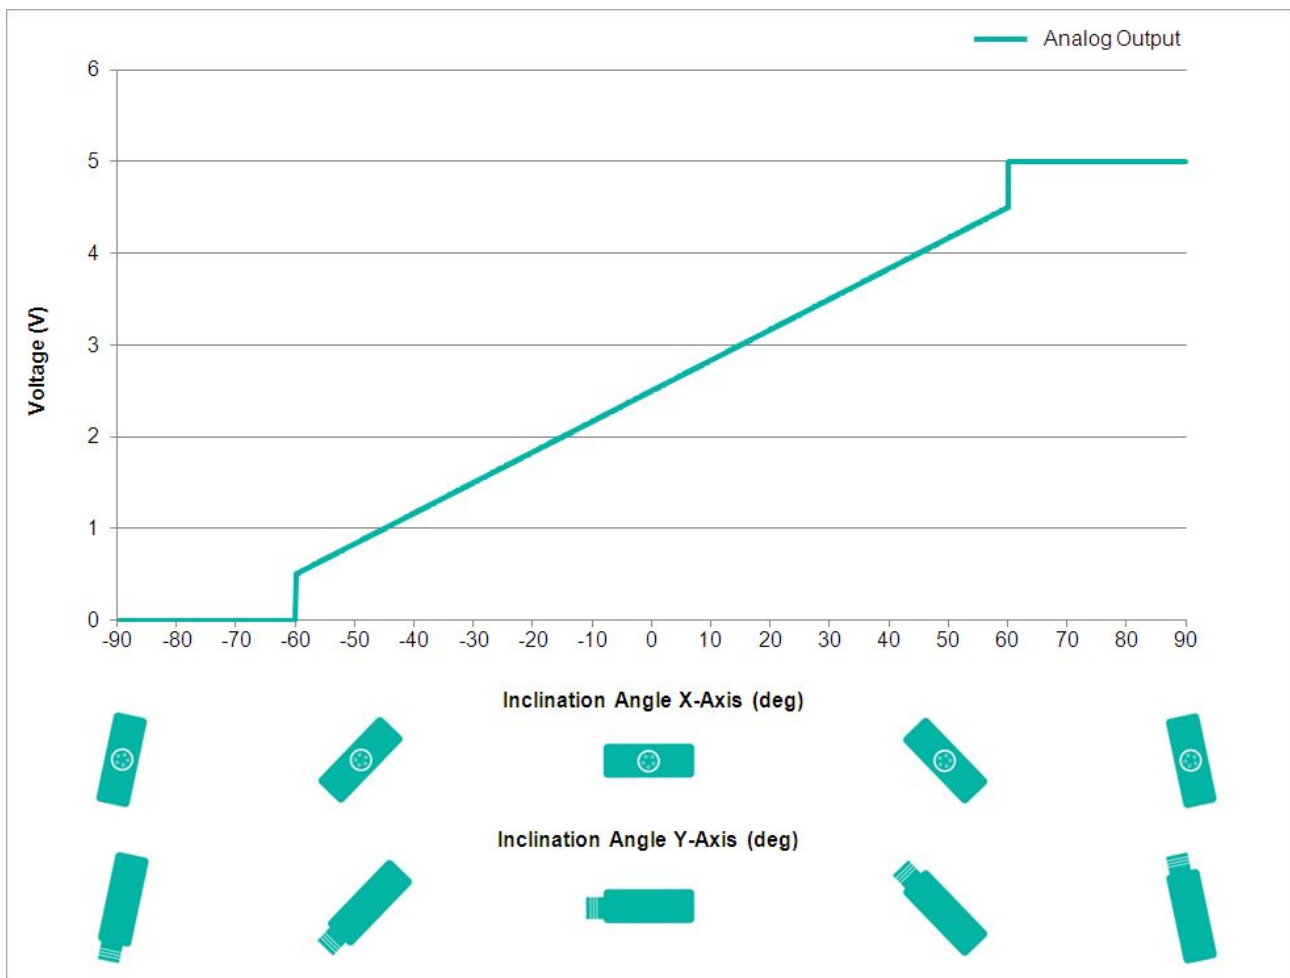

POSITAL

FRABA

Mechanical Specifications

Housing Material	Die-Cast Aluminum Alloy
Potting Material	PUR (Polyurethane)
Weight	220 g (0.49 lb)

Certificates / Lifetime

MTTF	400 years @ 40 °C
Certificates	CE

Interface

Interface	Analog Voltage 0.5 - 4.5 V
Settling Time	125 ms
Output Type	Voltage 0.5 - 4.5 V
Min Load Resistance	5 kΩ
Linearity	$\pm 0.02\%$